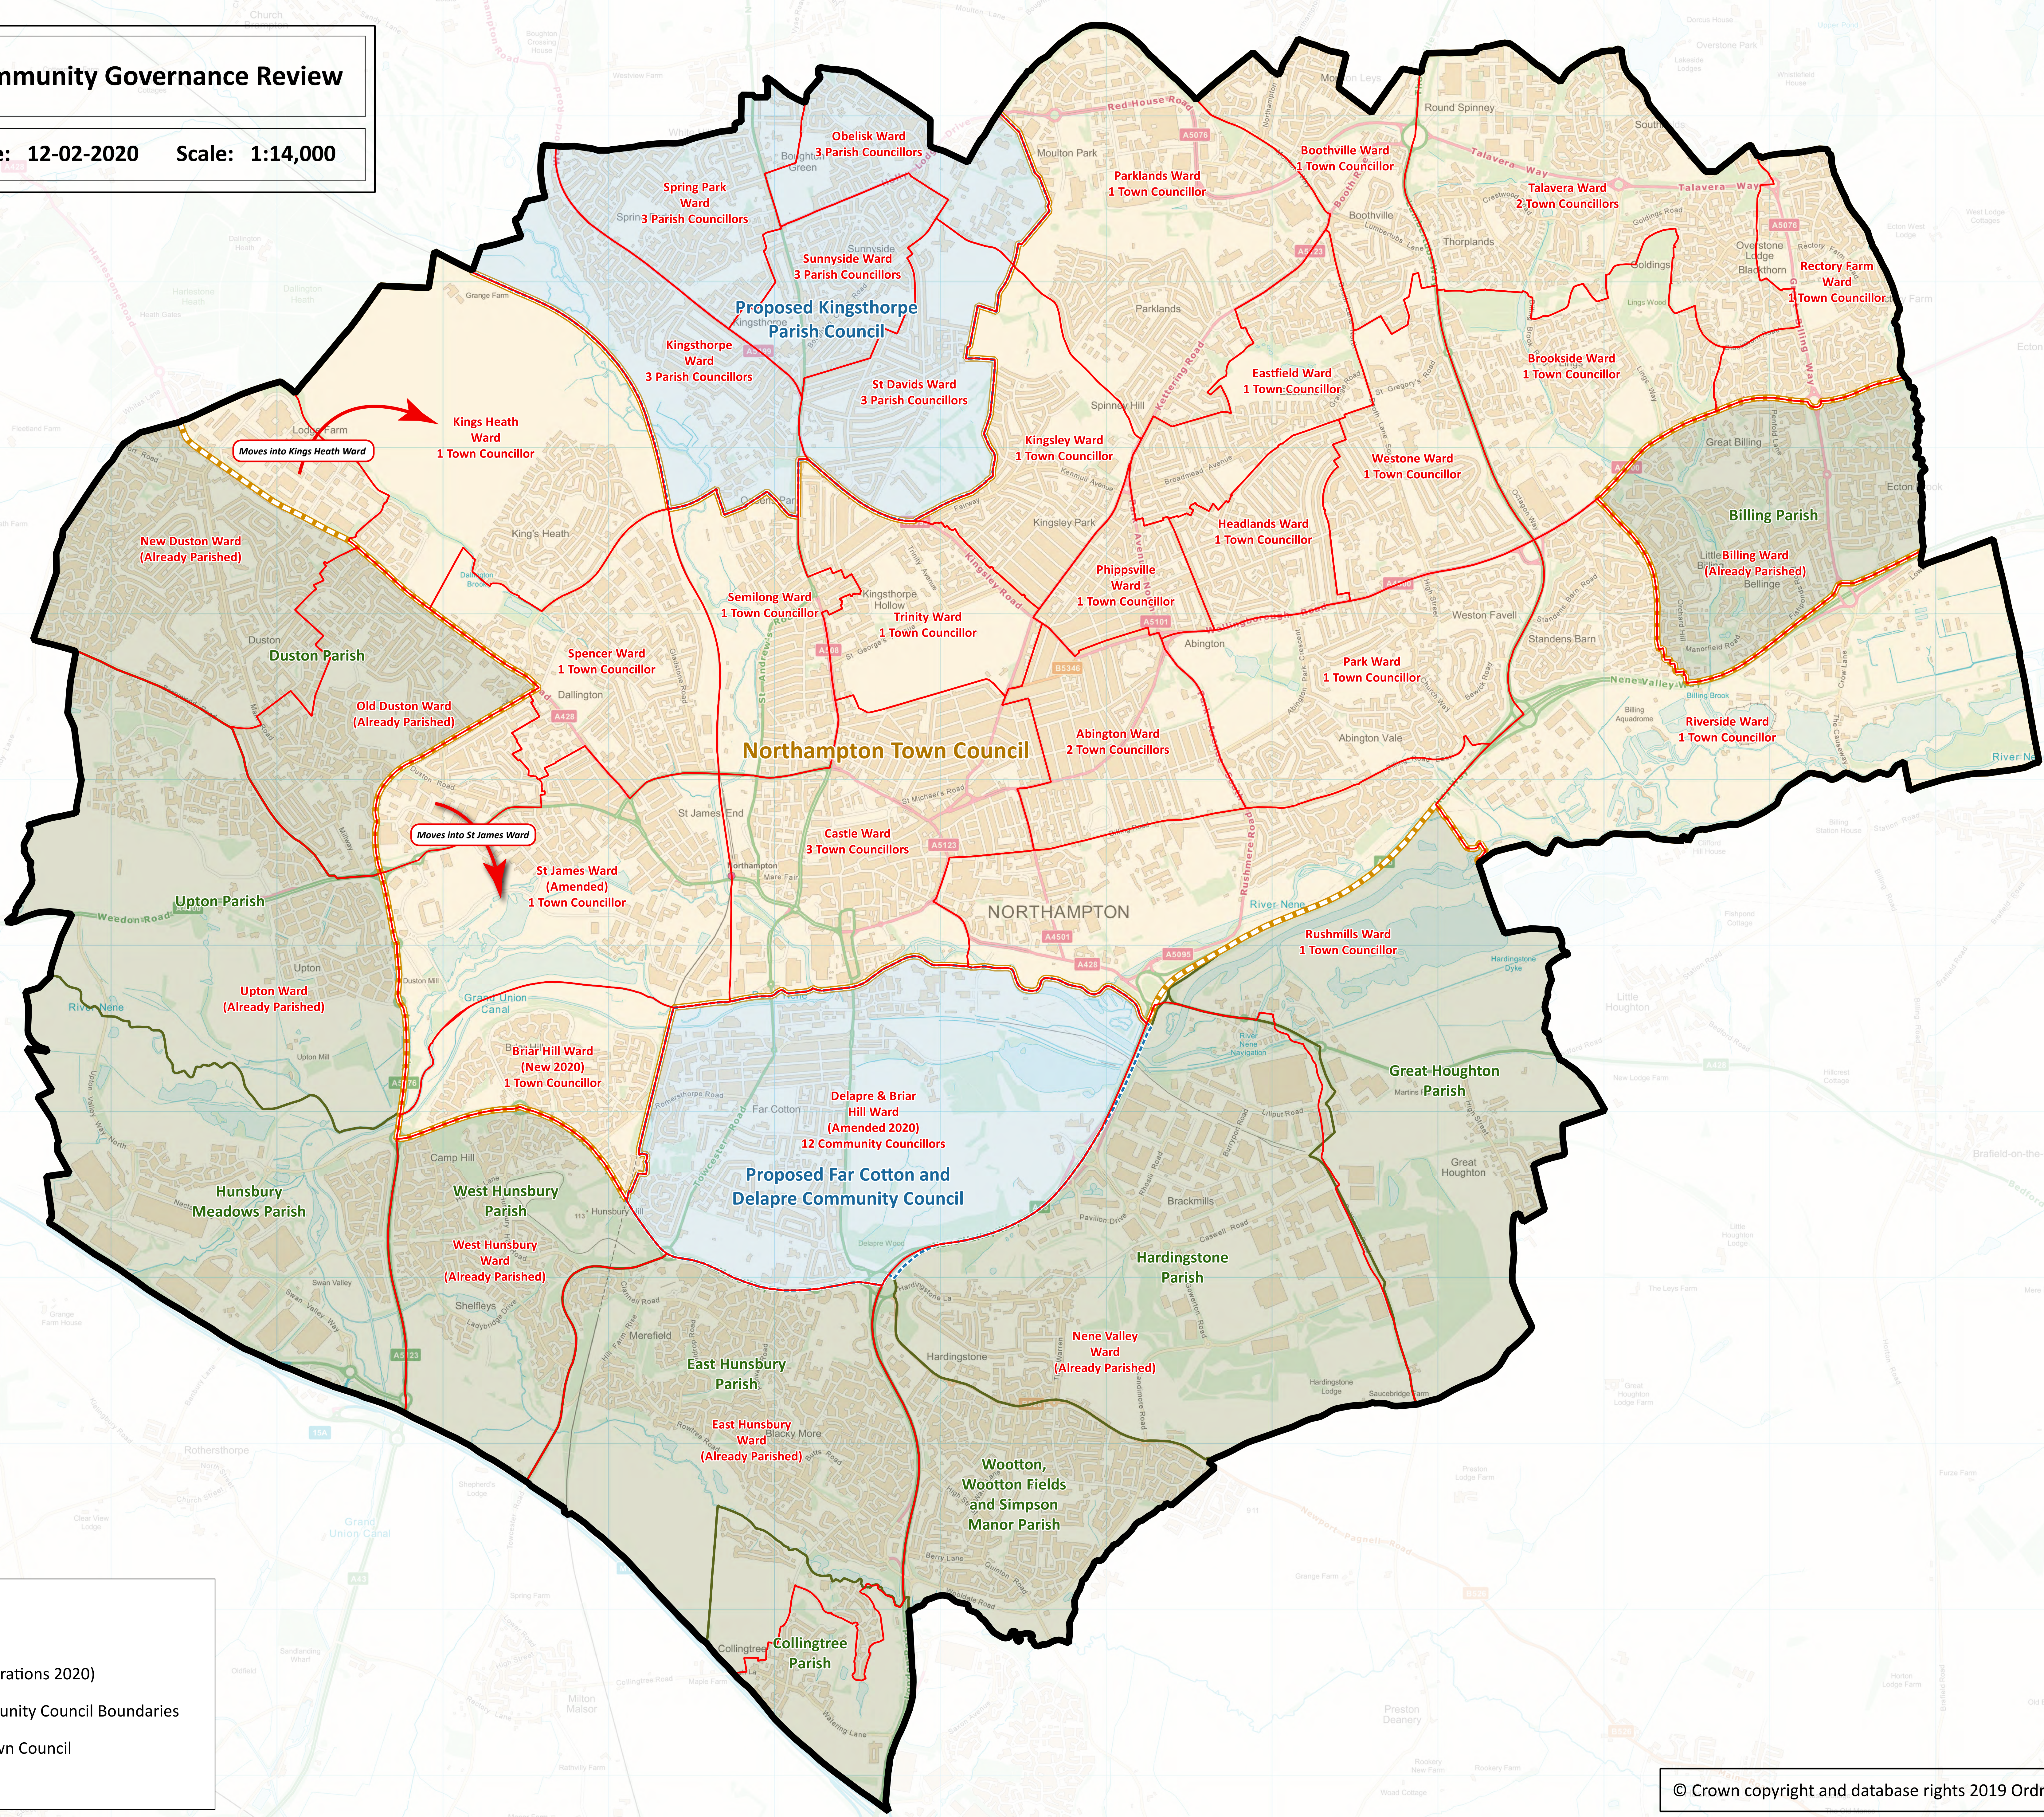

**Community Governance Review**

Date: 12-02-2020 Scale: 1:14,000

**Legend**

- Northampton Boundary
- Ward Boundaries (with Alterations 2020)
- Proposed Parish and Community Council Boundaries
- Proposed Northampton Town Council
- Parish Boundaries